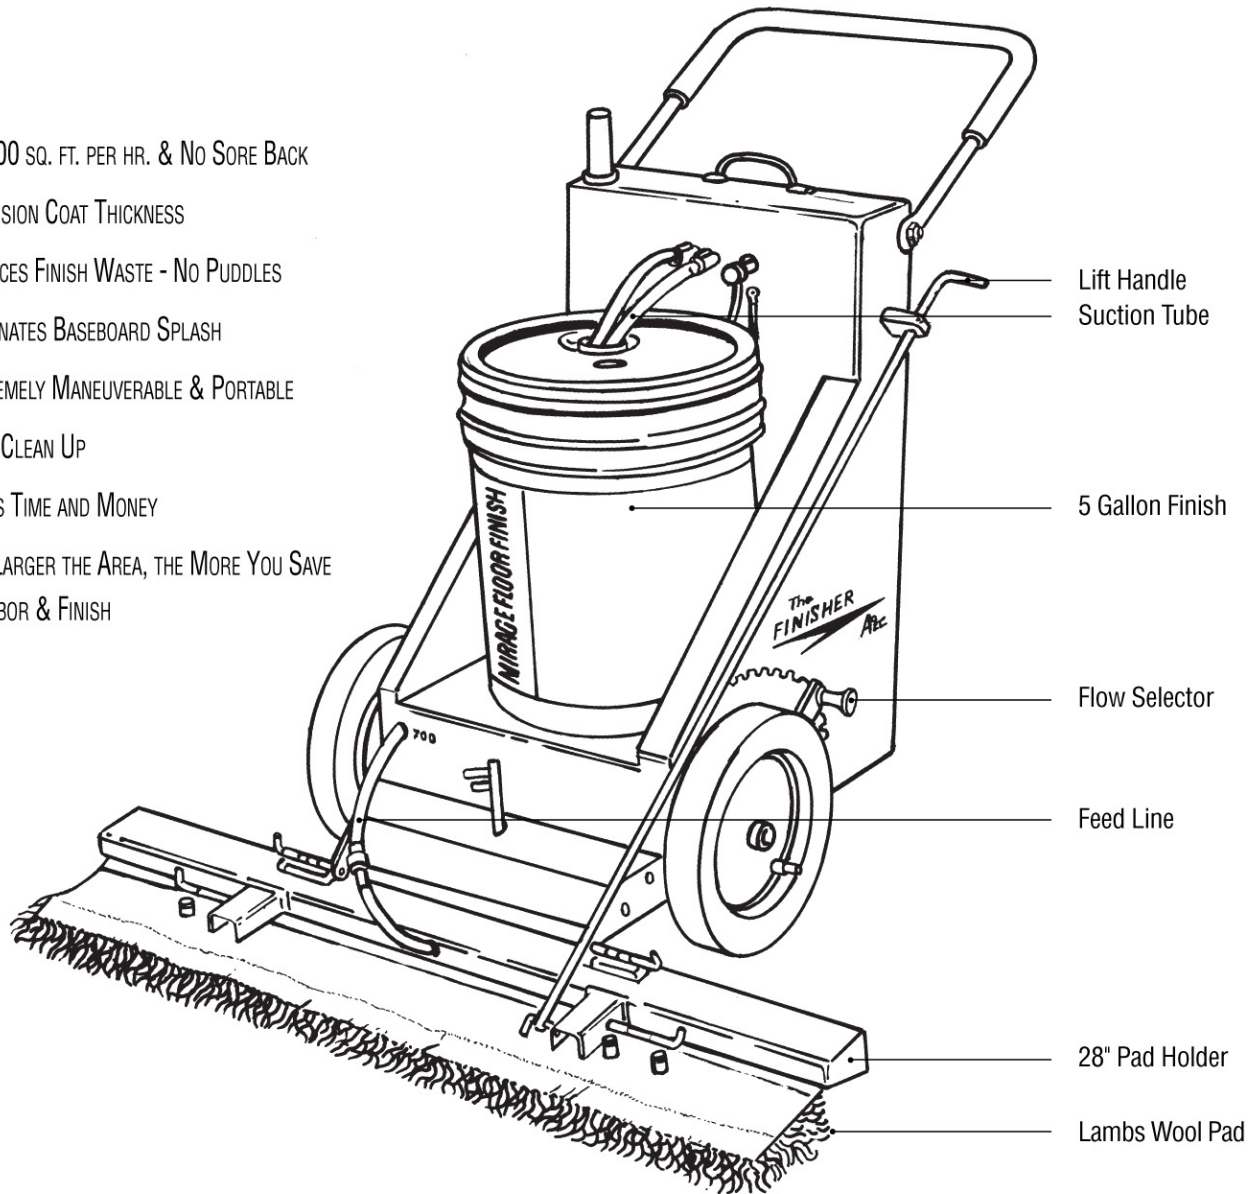

Ten Times Faster and Easier than a Mop

- ▶ 35,000 SQ. FT. PER HR. & NO SORE BACK
- ▶ PRECISION COAT THICKNESS
- ▶ REDUCES FINISH WASTE - NO PUDDLES
- ▶ ELIMINATES BASEBOARD SPLASH
- ▶ EXTREMELY MANEUVERABLE & PORTABLE
- ▶ EASY CLEAN UP
- ▶ SAVES TIME AND MONEY
- ▶ THE LARGER THE AREA, THE MORE YOU SAVE IN LABOR & FINISH

*The Sidewinder gets it off Fast!
Get it on with the New Finisher!!!*

CALL TOLL-FREE FOR NEAREST DISTRIBUTOR

New
Ideas
from ...

AZTEC PRODUCTS, INC.